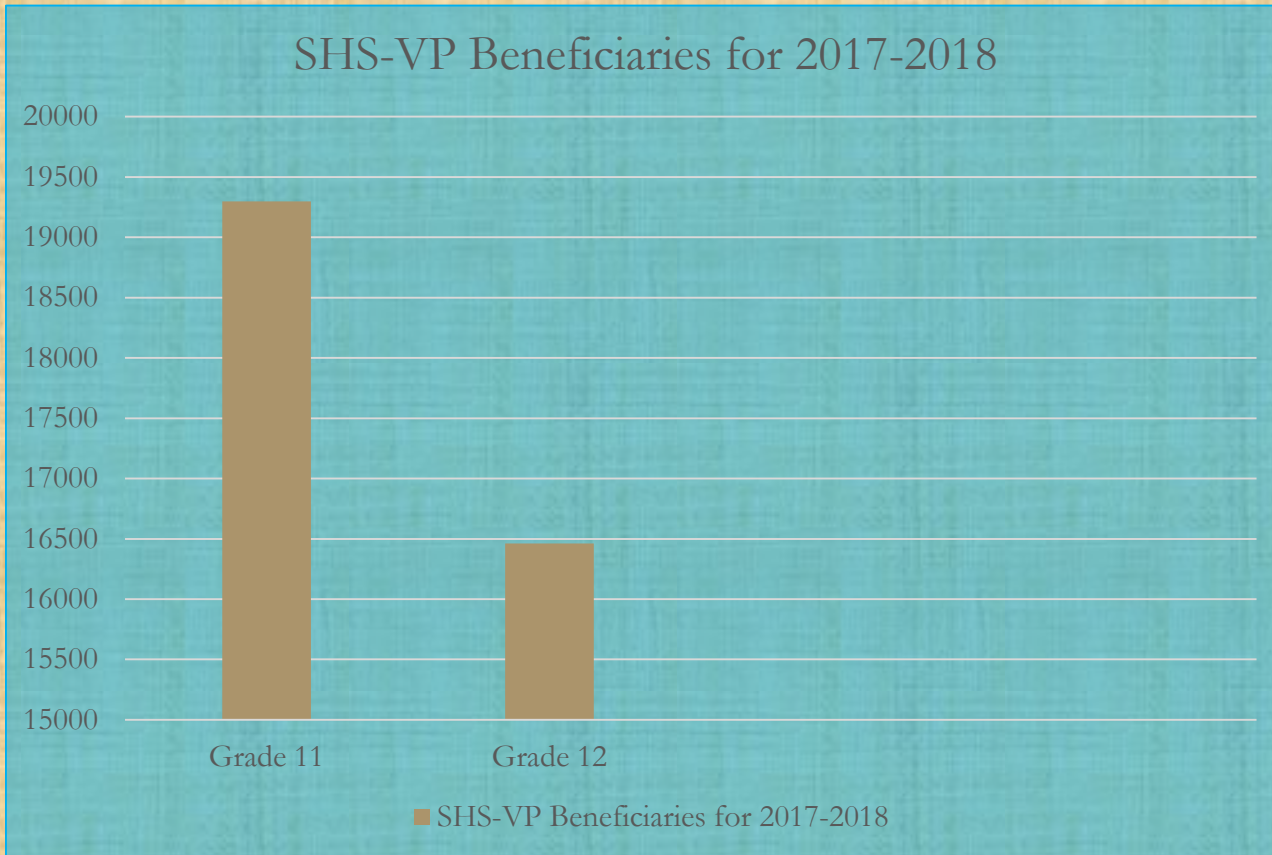

## ESC Grantees for Sy 2017-2018

Grade 7	Grade 8	Grade 9	Grade 10	Total
7,444	6,398	5,455	4,891	24,158

## SHS-VP Beneficiaries for 2017-2018

Grade 11	Grade 12	Total
19,299	16,462	35,761