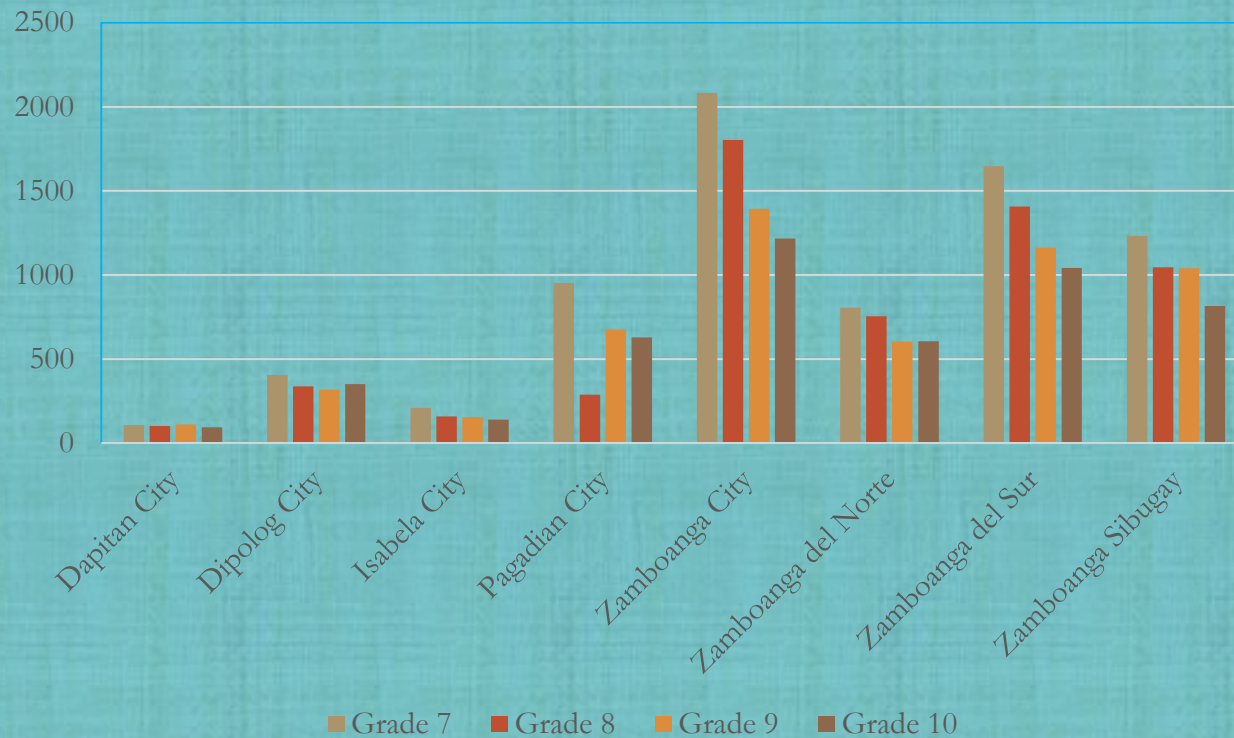

ESC Grantees from SY 2017-2018

Division	Grade 7	Grade 8	Grade 9	Grade 10	Total
Dapitan City	107	102	111	93	413
Dipolog City	405	337	319	351	1,412
Isabela City	210	158	154	140	662
Pagadian City	953	288	675	629	3,045
Zamboanga City	2,083	11804	1,393	1,216	6,496
Zamboanga del Norte	805	755	603	605	2,768
Zamboanga del Sur	1,648	1,408	1,161	1,041	5,258
Zamboanga Sibugay	1,233	1,046	1,039	816	4,134
Total	7,444	6,398	5,455	4,891	24,188

ESC Grantees from SY 2017-2018