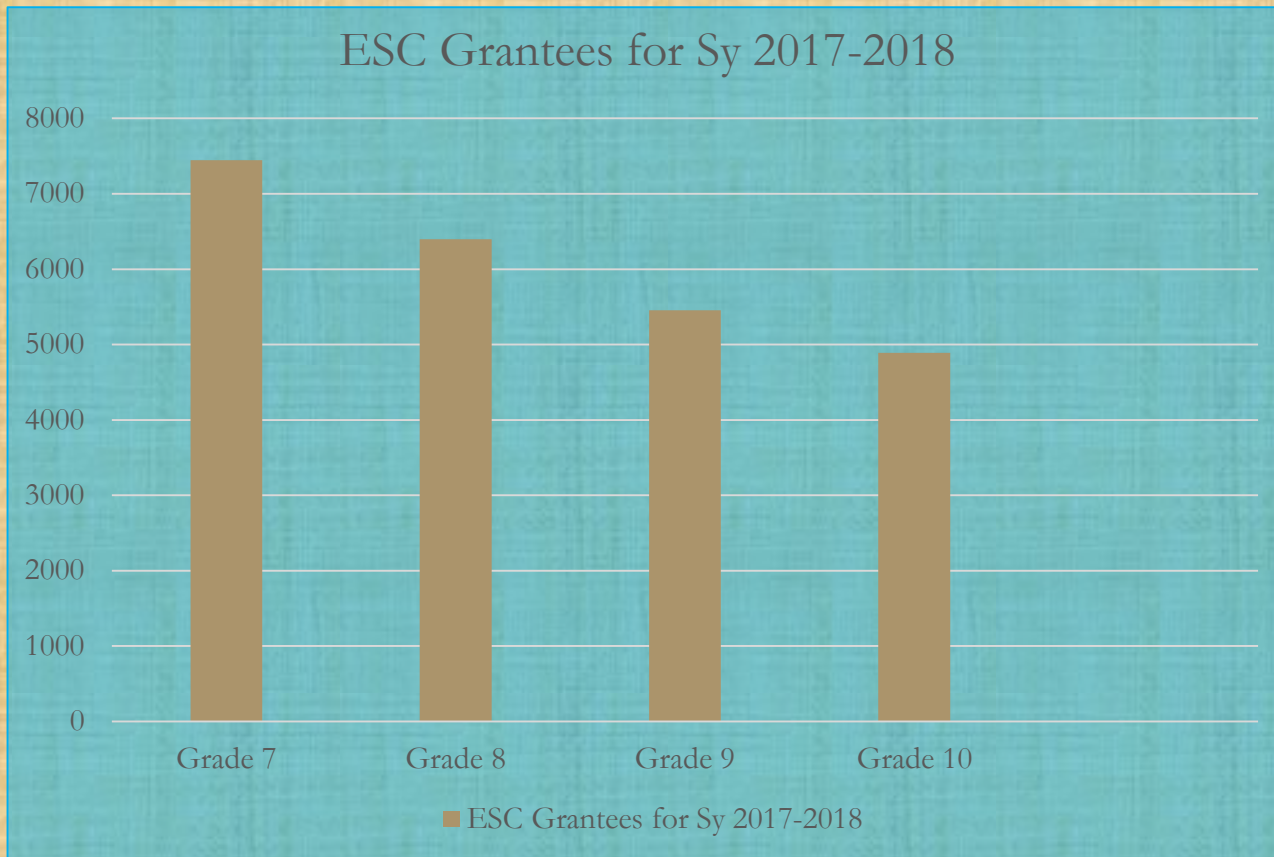

## ESC Grantees for Sy 2017-2018

Grade 7	Grade 8	Grade 9	Grade 10	Total
7,444	6,398	5,455	4,891	24,158

## SHS-VP Beneficiaries for 2017-2018

Grade 11	Grade 12	Total
19,299	16,462	35,761