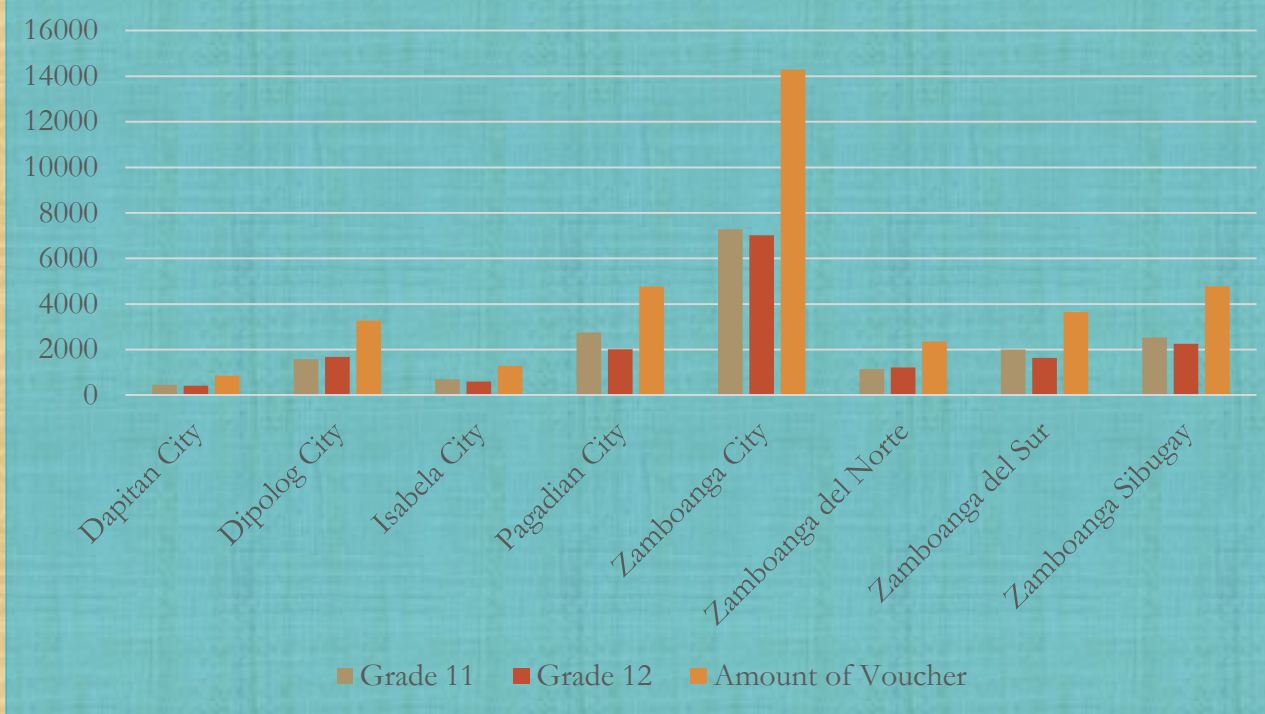

SHS-VP Beneficiaries for SY 2018-2019

ESC Grantees 2018-2019

Divisions	Schools	Grade 7	Grade 8	Grade 9	Grade 10	Total
Dapitan City	1	152	103	96	107	458
Dipolog City	7	448	379	311	290	1,428
Isabela City	1	260	189	146	146	741
Pagadian City	6	986	856	724	625	3,191
Zamboanga City	25	2,241	1,968	1,704	1,346	7,259
Zamboanga del Norte	9	792	706	672	550	2,720
Zamboanga del Sur	21	1,998	1,456	1,232	1,043	5,729
Zamboanga Sibugay	14	1,341	1,131	964	961	4,397
Total	84	8,218	6,788	5,849	5,068	25,923